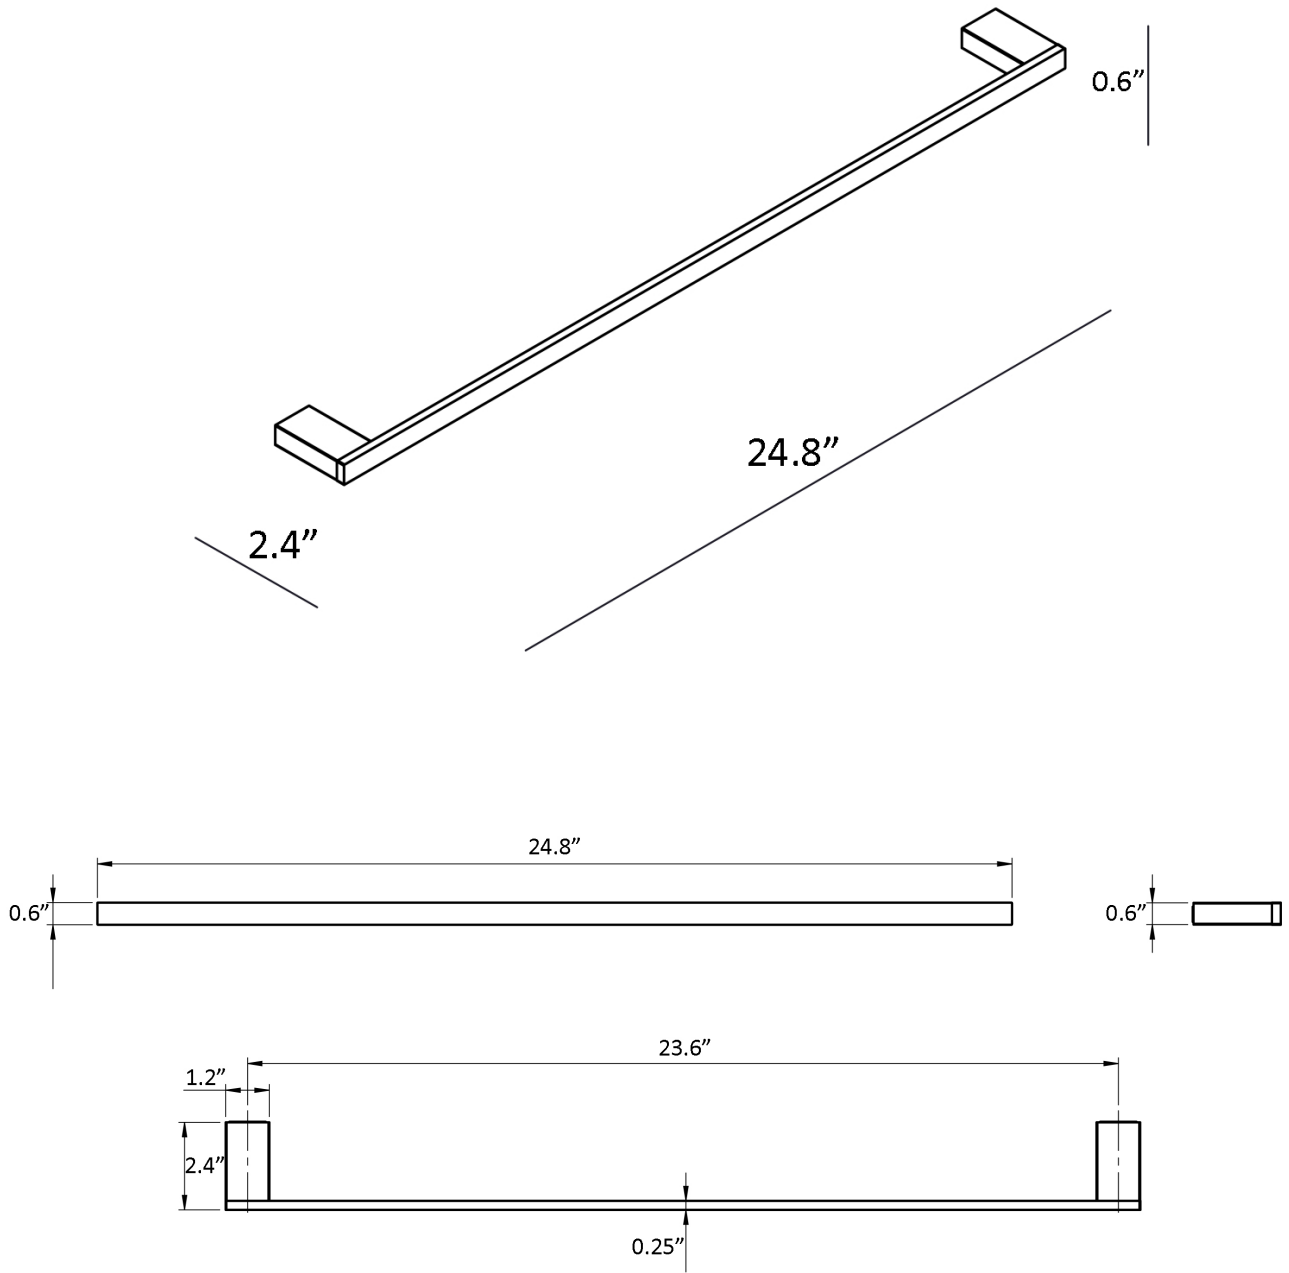

Features

- Towel Bar
- Polished Chrome Finish
- Solid Brass Base
- Includes Mounting Hardware

Evo WSBC 31012 CR

SKU# | Option:

- Evo WSBC 31012 CR | Polished Chrome

Finishes

 CR Polished Chrome

<p>Collection Evo</p>	<p>Model Evo WSBC 31012</p>	<p>Dimensions Metric <i>1 inch = 2.54 cm</i> <i>1 inch = 25.4 mm</i></p>	 <p>1051 Lea Drive - Collegeville, PA 19426 Tel. 215 513 9400 - Fax 610 831 0215 www.ws bathcollections.com - info@ws bathcollectins.com</p>
----------------------------------	--	--	---

Product Specs Sheets

Collection
Evo

Model |
Evo WSBC 31012

Dimensions Metric
1 inch = 2.54 cm
1 inch = 25.4 mm

WS[®]
BATH
COLLECTIONS

1051 Lea Drive - Collegeville, PA 19426
Tel. 215 513 9400 - Fax 610 831 0215
www.ws bathcollections.com - info@ws bathcollections.com